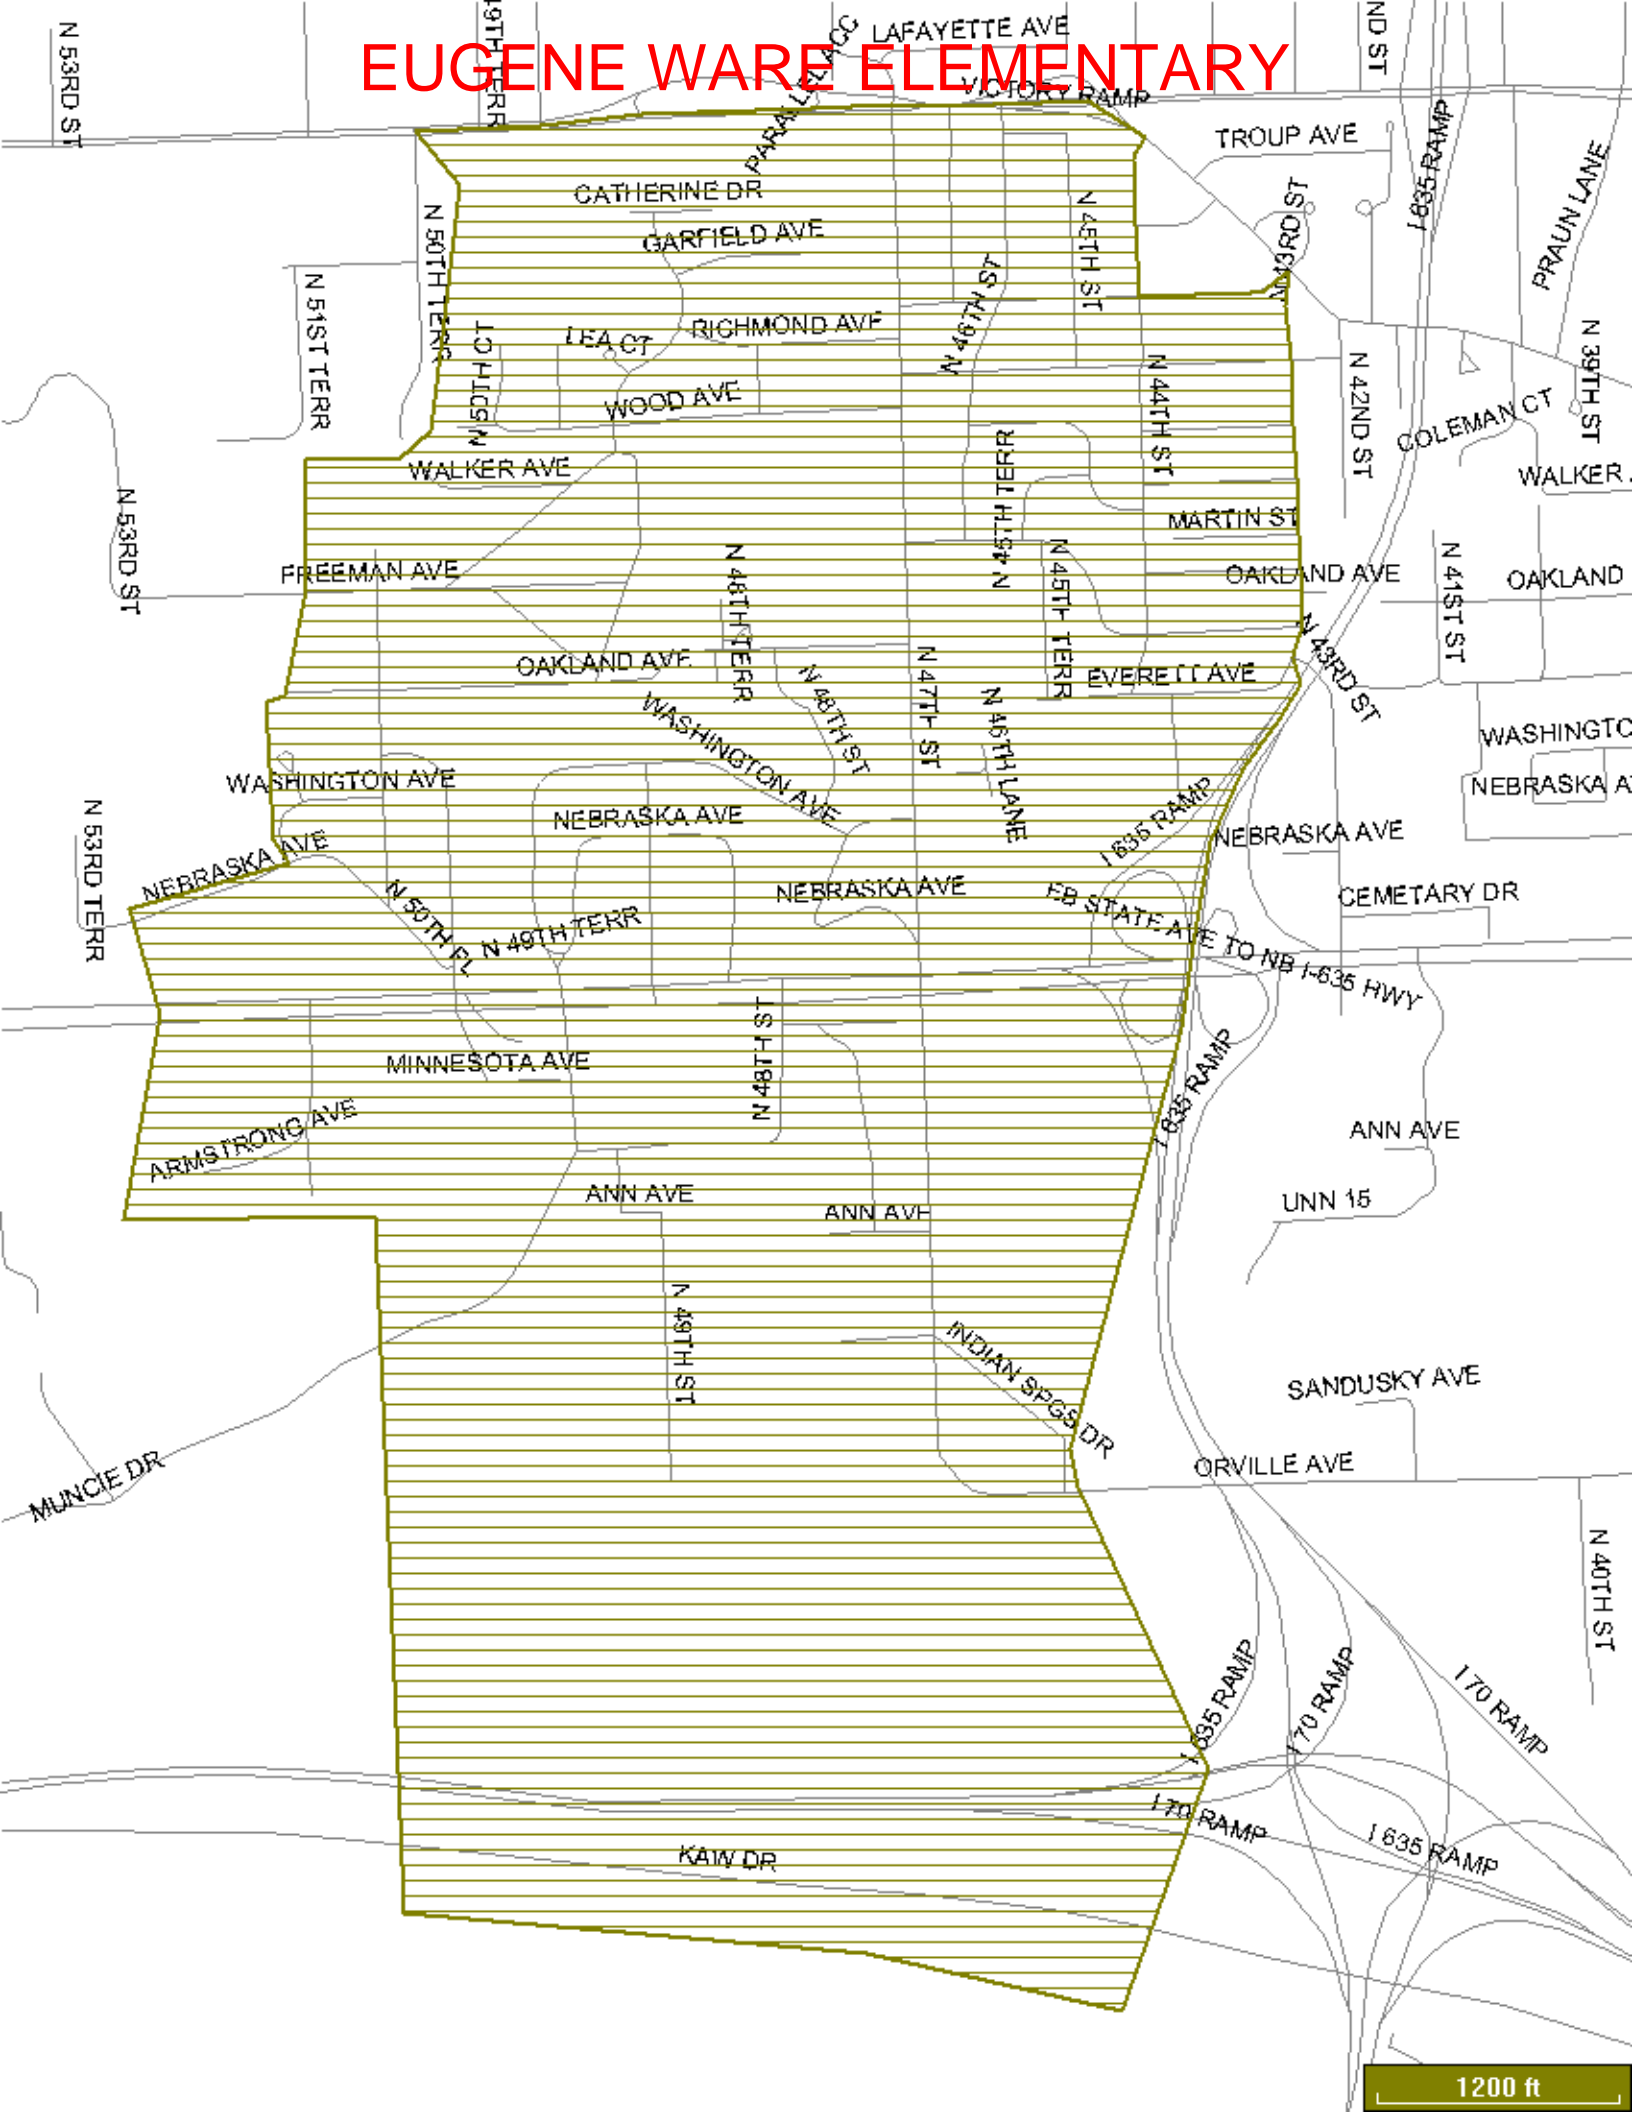

# EUGENE WARE ELEMENTARY

1200 ft