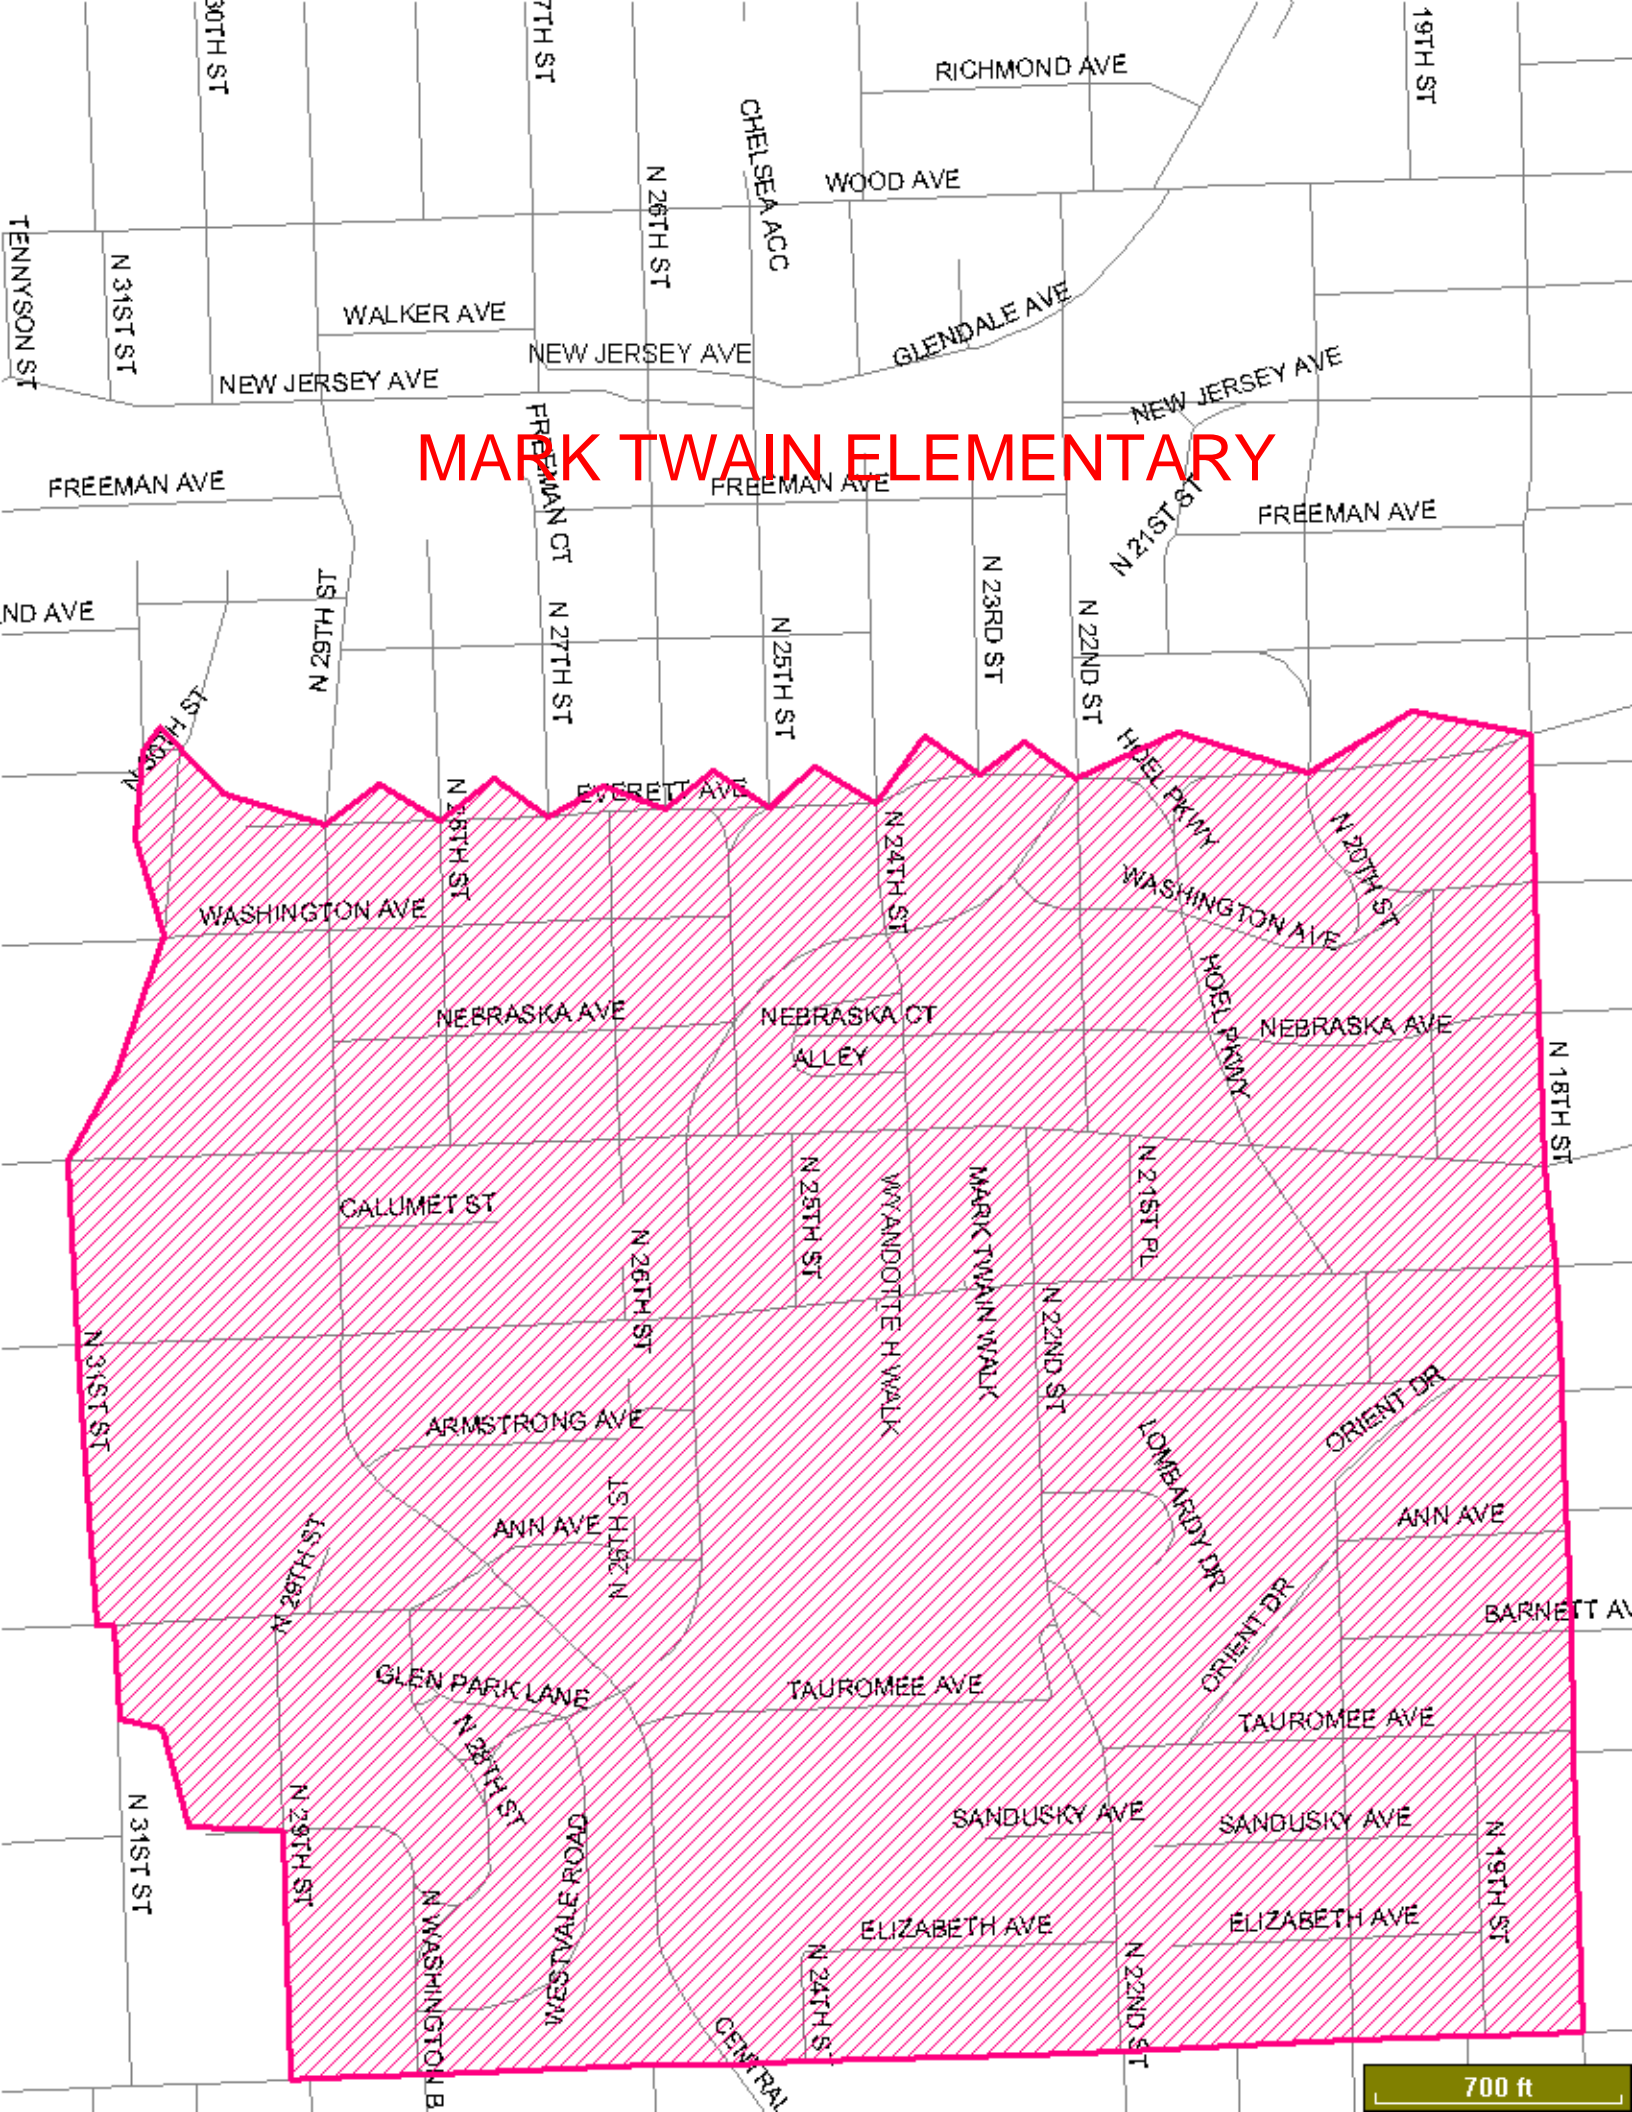

MARK TWAIN ELEMENTARY

700 ft